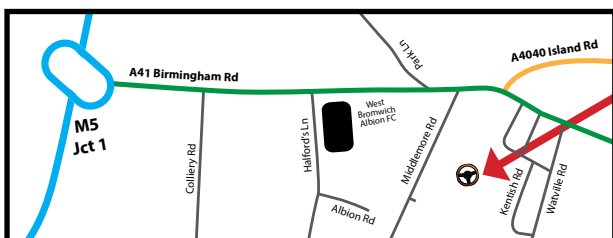

VISIT OUR SHOWROOM

Please call to arrange viewings

Units 108/109, Middlemore Business Park,
Middlemore Road, Smethwick,
West Midlands, B66 2EP